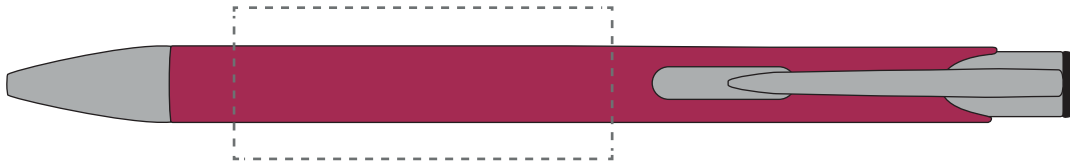

Your Ref:	Quantity:	Product Code: TPC982001
Our Ref:	Version: 1	Product Colour: PINK

**PRINTING CONCERNS:**

We stock this item in the following colours

**PANTONE REFERENCE(S)**

- Colour 1
- Colour 2
- Colour 3
- Colour 4

ARTWORK SCALE 100%

ARTWORK SCALE 100%

Standard Print Area:  
50mm x 20mm

pre engraved eco text to rear of pen

Product Image for visualisation  
- colours may vary**The dashed line is to demonstrate print area and will not appear on your printed item****PLEASE NOTE:**